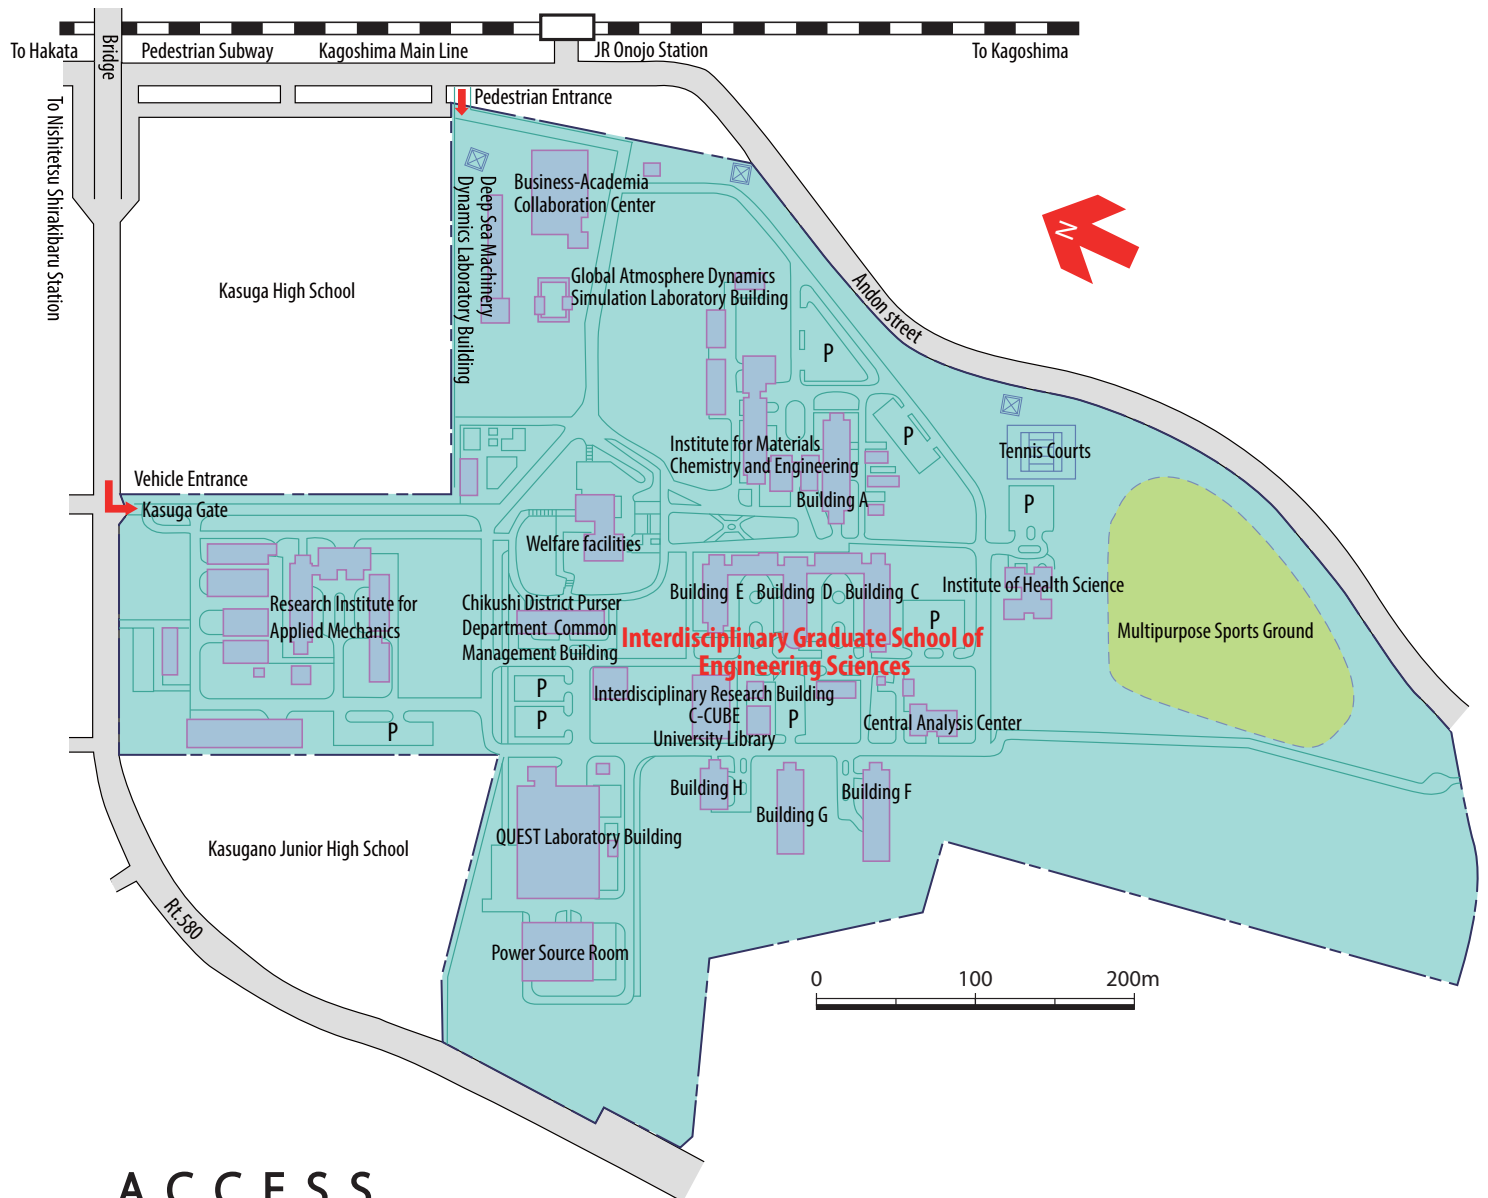

Kyushu University Chikushi Area Campus Map

ACCESS

By Car

- The campus can only be entered from the Kasuga Gate on the Kasuga Park side.
(The location of Kasuga Gate :Center left on the Campus map)

By JR

- Alight at Kagoshima Main Line Onojo Station (Rapid train station)
- Approximately 10 to 15 minutes from Hakata Station

By Nishitetsu (Private railway)

- Alight at Nishitetsu Tenjin-Omuta Line Shirakibaru Station, and walk for 15 minutes.
- Approximately 25 minutes from Tenjin.

From Fukuoka Airport

- Approximately 30 minutes by taxi.
- Alight at Hakata subway station and connect on to JR Kagoshima Main Line.
- Alight at Tenjin subway station and connect on to Nishitetsu Tenjin-Omuta Line.